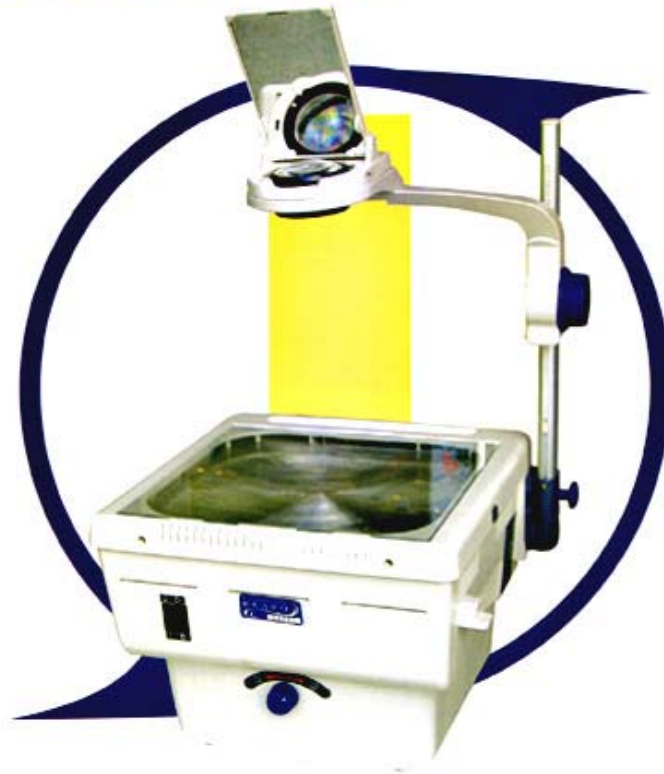

Overhead
PROJECTOR

Bravo SERIES Overhead Projector

Overhead Projector

V-LITE BRAVO 1900 SERIES DESKTOP OVERHEAD PROJECTOR CE Certified Products, Full Specification & Affordable Price

V-Lite Bravo desktop deluxe overhead projector is a highly affordable overhead projector specially designed for professional presenter. The high quality 1 element or 3 element lens and anti-glare fresnel lens ensure sharp and clear images you need in your presentation. By adjusting the low lamp switch, you can make the lamp three time longer than normal and the higher lamp switch make it even brighter in a fully lighted room. Its design with folding arms is made for easy storage, CE safety certified, reliable and the robust performance makes it ideal for the corporate presentation.

AV ILLUMINATES THE DARKNESS

Simple. Easier. & Professional

High quality 3-element lens optics for sharp and clear image

*Single element lens optics for sharp and clear image

Built-in external quick lamp changer and Hi - Low lamp switch

Folding arm for easy storage

Technical Feature at a glance

V-Lite Overhead Projector

Model	*Bravo 1900S2	Bravo 1900T2	Bravo 1900T4
Lamp	EHU 24V 250W	EHU 24V 250W	EVD 36V 400W
Fuse	3A		5A
Lumen Output	3000		5000
Projection Lens	1 Element lens	3 Element lens	3 Element lens
Focus Length	280mm	320mm	320mm
Projection Distance (D)	1.3 - 4.0		
Magnification	3.5 - 10		
Stage Size (mm)	285 x 285		
Elevation Angle of Projection	0 - 60°		
High / Low Lamp			Yes
360° Head Rotation			Yes
Safety Thermostat			Yes
Safety Switch			Yes
Cooling System			Yes
Lamp Changer			Two
Folded Dimension (cm)	37.5 x 35.5 x 27.8		
Packing Size (cm)	54 x 46 x 35		
Weight (kg)	8.0	8.5	9.5
Warranty	2 years		